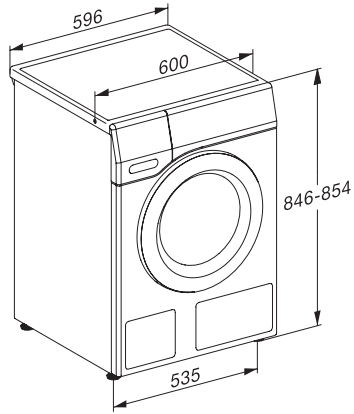

WCK370 WCS PWash&10kg

W1 wasmachine voorlader:

A | 10 kg | 1400 omw./min | QuickPowerWash | Voorstrijken | SoftCare-trommel

W1 installation drawing, slanted facia or straight facia, measures in mm

W1 drawing, slanted facia or straight facia, measures in mm