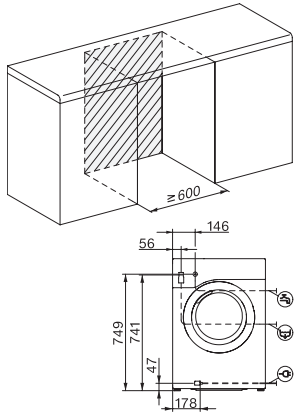

WCK370 WCS PWash&10kg

W1 wasmachine voorlader:

A | 10 kg | 1400 omw./min | QuickPowerWash | Voorstrijken | SoftCare-trommel

W1 installation drawing, slanted facia or straight facia, measures in mm

W1 drawing, slanted facia or straight facia, measures in mm

W1 drawing, slanted facia or straight facia, measures in mm

W1 drawing, slanted facia or straight facia, measures in mm