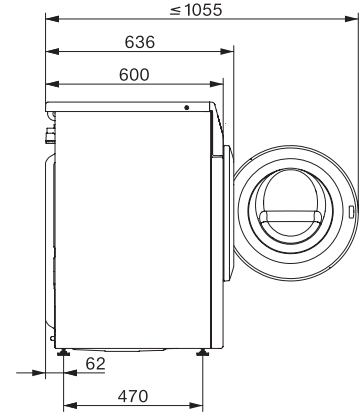

WCK370 WCS PWash&10kg

W1 wasmachine voorlader:

A | 10 kg | 1400 omw./min | QuickPowerWash | Voorstrijken | SoftCare-trommel

W1 installation drawing, slanted facia or straight facia, measures in mm

W1 drawing, slanted facia or straight facia, measures in mm

W1 drawing, slanted facia or straight facia, measures in mm

W1 drawing, slanted facia or straight facia, measures in mm