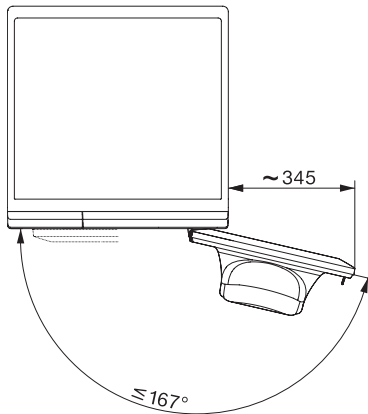

WCK370 WCS PWash&10kg

W1 wasmachine voorlader:

A | 10 kg | 1400 omw./min | QuickPowerWash | Voorstrijken | SoftCare-trommel

W1 installation drawing, slanted facia or straight facia, measures in mm

W1 drawing, slanted facia or straight facia, measures in mm

W1 drawing, slanted facia or straight facia, measures in mm

W1 drawing, slanted facia or straight facia, measures in mm